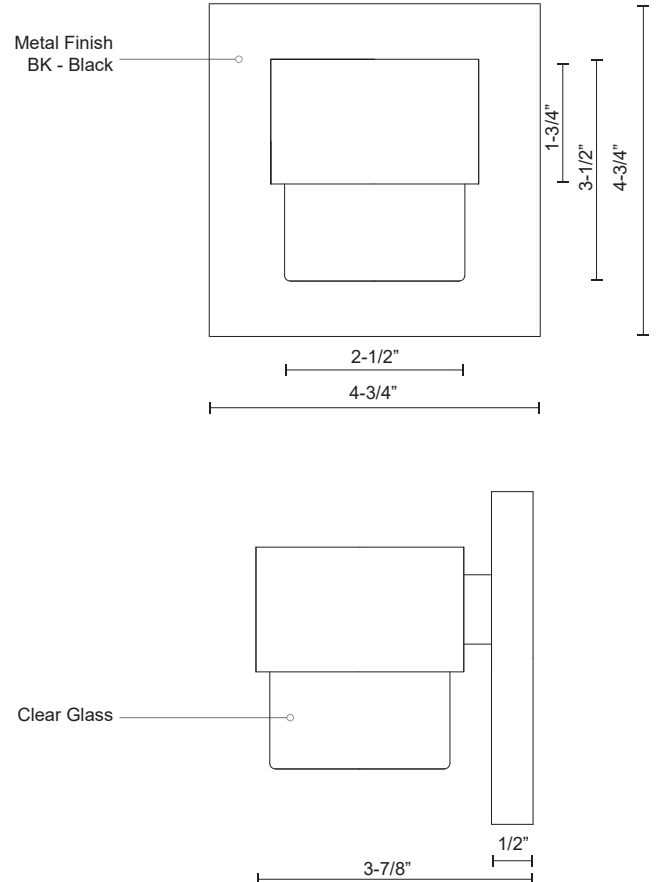

COPENHAGEN EW48205

WALL

PROJECT

SPECIFICATION DETAILS

Fixture Dimensions	W2-1/2" x H3-1/2" x E3-7/8"
Light Source	AC LED Module
Wattage	5W
Total Lumens	400lm
Delivered Lumens	288lm
Voltage	120V
Color Temperature	3000K
CRI (Ra)	90CRI
Optional Color Temps	2700K - 5000K Available, Minimum Order Quantities Apply
LED Rated Life	50,000 hours
Dimming	100% - 10%, ELV Dimmer (Not Included)
Glass Details	Clear Molded Glass
ADA Compliant	Yes
Location	Wet
Mounting Style	All Orientation; Wall;
Canopy Dimensions	W4-3/4" x H4-3/4" x E1/2"
Paint Finish	BK02
Finish Option(s)	Black

* For custom options, consult factory for details.

* For warranty information, please visit www.kuzcolighting.com/warranty

DESCRIPTION

The Copenhagen balances a clean, simple geometry with highly detailed glass for a sophisticated outdoor product line. The stark yet refined finish of the black structure contrasts with the translucent glass to augment its effect. Available in both wall-mounted and chandelier configurations, the complete offering is both elegant and versatile.